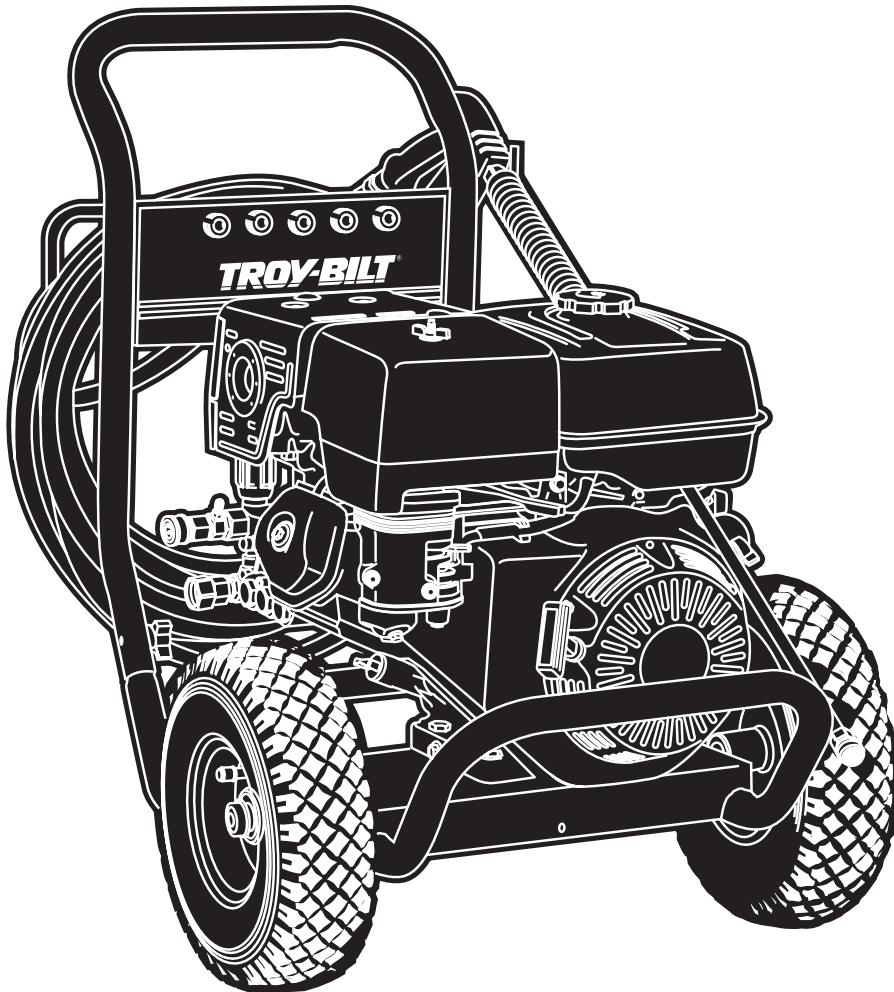

## Illustrated Parts List

**Pressure Washer / Lavadora de Presión  
Model / Modelo 020210**

**Questions? Preguntas?**

**Helpline - 1-888-611-6708 M-F 8-5 CT**

Troy-Bilt® is a registered trademark of MTD and is used under license to Briggs & Stratton Power Products.