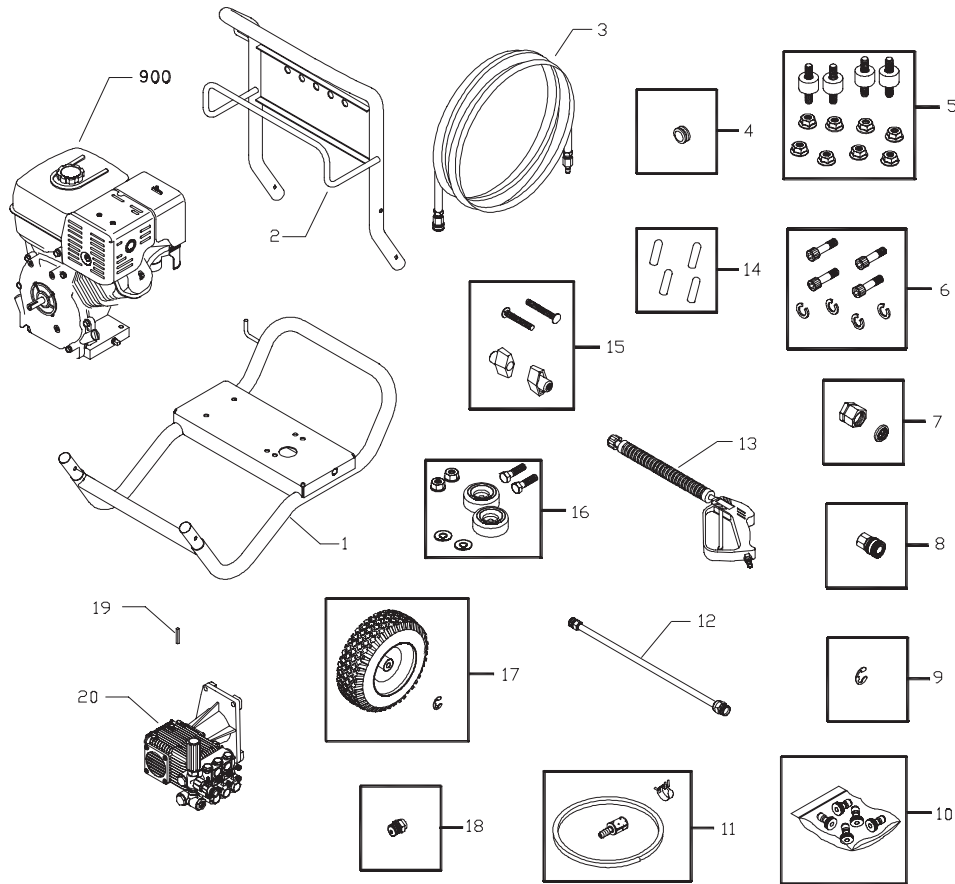

## Illustrated Parts List

**Pressure Washer / Lavadora de Presión  
Model / Modelo 020210**

**Questions? Preguntas?**

**Helpline - 1-888-611-6708 M-F 8-5 CT**

Troy-Bilt® is a registered trademark of MTD and is used under license to Briggs & Stratton Power Products.

## EXPLODED VIEW AND PARTS LIST — MAIN UNIT

Item	Part #	Description	Item	Part #	Description
1	B194424GS	BASE	14	192126GS	CAP,Vinyl
2	B191942GS	HANDLE	15	B2203GS	KIT, Handle Fastening
3	B4805GS	HOSE	16	192310GS	KIT,Vibration Mount
4	30809GS	GROMMET	17	194411GS	KIT,Wheel
5	195294GS	KIT, Engine Mounting Hardware	18	195016GS	VALVE, Thermal
6	192132GS	KIT, Pump Mounting Hardware	19	63281GS	KEY
7	194004GS	KIT, Garden Hose Inlet	20	195110GS	ASSY, Pump (see page 3)
8	95458GS	CONNECT, Quick	900	§	ENGINE
9	191265GS	E-RING	§ - Contact Engine Manufacturer		
10	B4847GS	KIT, Spray Tips	<b>Items Not Illustrated:</b>		
	191903AGS	NOZZLE, QC, Red	<b>Part #</b>	<b>Description</b>	
	191903BGS	NOZZLE, QC, Yellow	193776GS	MANUAL, Operator's	
	191903CGS	NOZZLE, QC, Green	194356GS	KIT, Decals, Srv	
	191903DGS	NOZZLE, QC, White	BB3061BGS	OIL, Engine	
	191903GS	NOZZLE, QC, Black	191267RGS	AXLE	
11	192796GS	KIT, Chemical Hose/Filter			
12	190779GS	ASSY, Extension			
13	B1436BGS	GUN			

## EXPLODED VIEW AND PARTS LIST — PUMP

Item	Part #	Description
18	198849GS	CAP, Oil Dipstick
27	116B2126GS	O-RING, Square
A	200B1410GS	KIT, Valve
B	193990GS	KIT, Piston
C	203B2327GS	KIT, Water Seals
D	204B1410GS	KIT, Support Rings
E	192914GS	KIT, Hose Tail
F	153B2126GS	UNLOADER, Complete
G	193991GS	KIT, O-Rings
H	199894GS	KIT, Bolts

Item	Part #	Description
J	202B1410GS	KIT, Oil Seals

**NOTE:** Item letters A - J are service kits and include all parts shown within the box.

**Items Not Illustrated:**

B2384GS FILTER, Inlet

**Optional Accessories Not Illustrated**