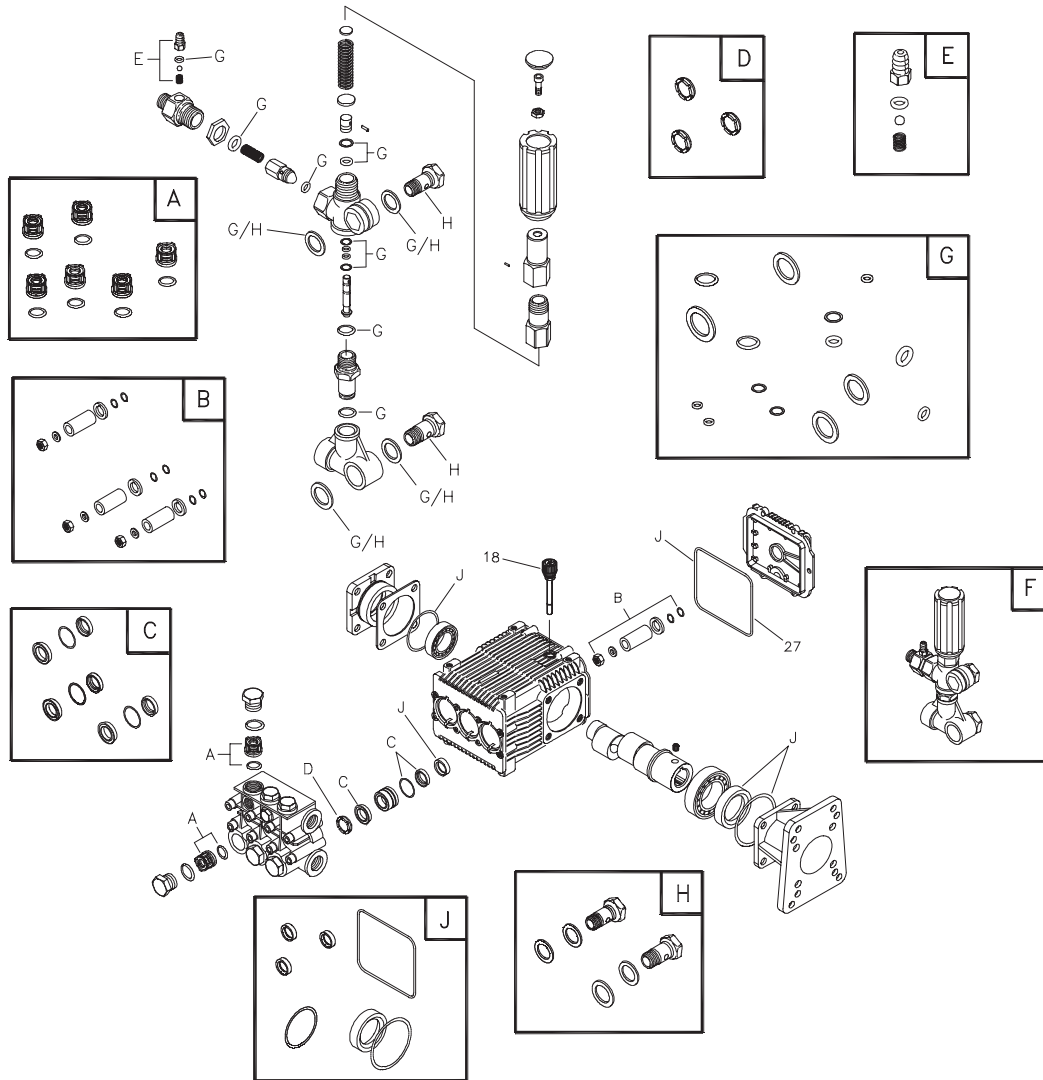

# Exploded Views and Parts List

## EXPLODED VIEW AND PARTS LIST — MAIN UNIT

Item	Part #	Description	Item	Part #	Description
1	B194424GS	BASE	14	192126GS	CAP,Vinyl
2	B191942GS	HANDLE	15	B2203GS	KIT, Handle Fastening
3	B4805GS	HOSE	16	192310GS	KIT,Vibration Mount
4	30809GS	GROMMET	17	194411GS	KIT,Wheel
5	195294GS	KIT, Engine Mounting Hardware	18	195016GS	VALVE, Thermal
6	192132GS	KIT, Pump Mounting Hardware	19	63281GS	KEY
7	194004GS	KIT, Garden Hose Inlet	20	195110GS	ASSY, Pump (see page 3)
8	95458GS	CONNECT, Quick	900	§	ENGINE
9	191265GS	E-RING	§ - Contact Engine Manufacturer		
10	B4847GS	KIT, Spray Tips	<b>Items Not Illustrated:</b>		
	191903AGS	NOZZLE, QC, Red	<b>Part #</b>	<b>Description</b>	
	191903BGS	NOZZLE, QC, Yellow	193776GS	MANUAL, Operator's	
	191903CGS	NOZZLE, QC, Green	194356GS	KIT, Decals, Srv	
	191903DGS	NOZZLE, QC, White	BB3061BGS	OIL, Engine	
	191903GS	NOZZLE, QC, Black	191267RGS	AXLE	
11	192796GS	KIT, Chemical Hose/Filter			
12	190779GS	ASSY, Extension			
13	B1436BGS	GUN			

## EXPLODED VIEW AND PARTS LIST — PUMP

Item	Part #	Description
18	198849GS	CAP, Oil Dipstick
27	116B2126GS	O-RING, Square
A	200B1410GS	KIT, Valve
B	193990GS	KIT, Piston
C	203B2327GS	KIT, Water Seals
D	204B1410GS	KIT, Support Rings
E	192914GS	KIT, Hose Tail
F	153B2126GS	UNLOADER, Complete
G	193991GS	KIT, O-Rings
H	199894GS	KIT, Bolts